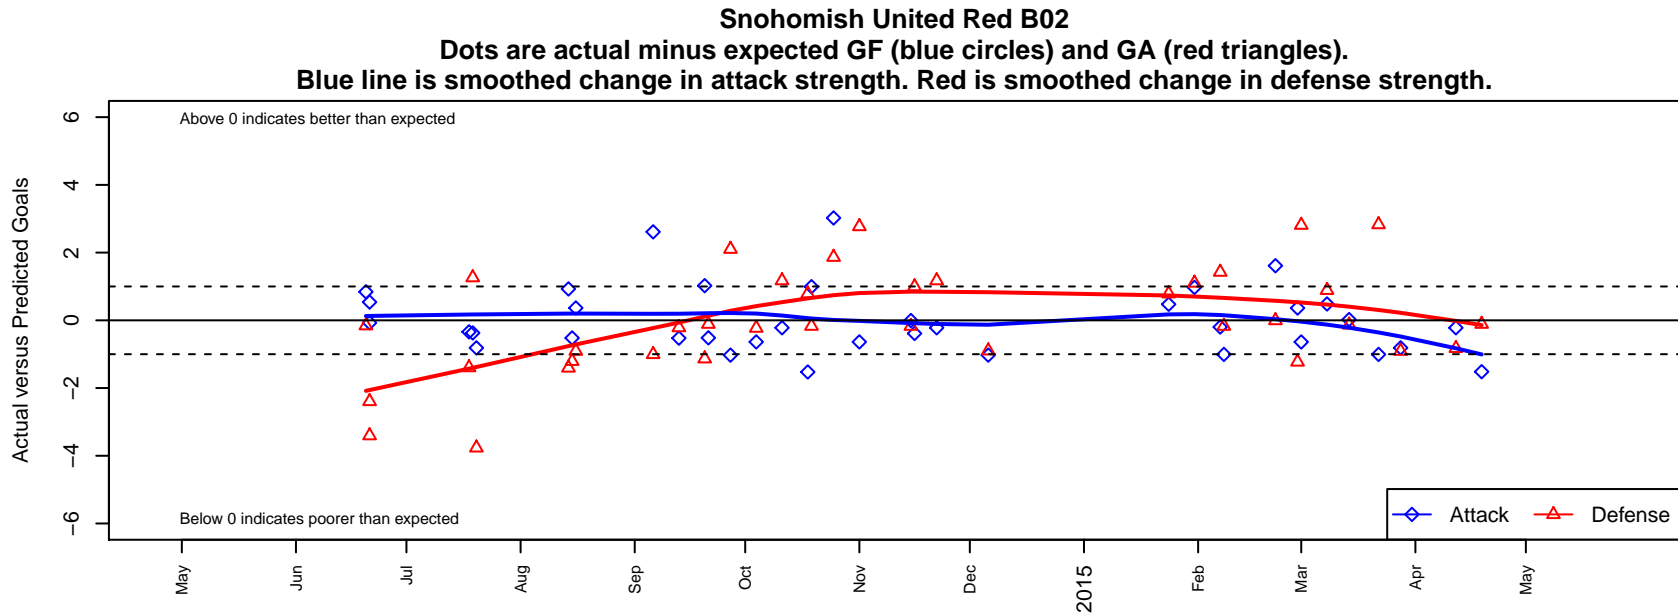

Snohomish United Red B02

Snohomish Youth SC
 Snohomish, WA
 B02 total strength=310
 attack=0.16 defense=0.21
 fall league = RCL B02 Div 4
 spr league = Win RCL B02 Div 4

alt names used:
 SNOHOMISH UNITED BU02 RED (WA)
 SNOHOMISH UNITED BU02 RED (WA)
 SNOHOMISH UNITEDBU02 RED
 SNOHOMISH UNITED RED 2
 SNOHOMISH UNITED RED 2
 SNOHOMISH UNITED RED 2

**attack and defense variance (black dot)
relative to other teams
and top 10 in region**

**attack and defense rating
relative to others at age
and all opponents in last 13 months**

Performance relative to 13 month average