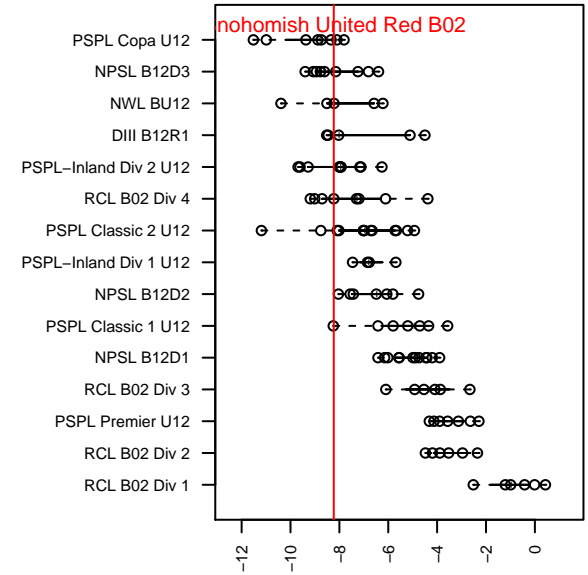

Snohomish United Red B02

Snohomish Youth SC
 Snohomish, WA
 B02 total strength=310
 attack=0.16 defense=0.21
 fall league = RCL B02 Div 4
 spr league = Win RCL B02 Div 4

alt names used:
 SNOHOMISH UNITED BU02 RED (WA)
 SNOHOMISH UNITED BU02 RED (WA)
 SNOHOMISH UNITEDBU02 RED
 SNOHOMISH UNITED RED 2
 SNOHOMISH UNITED RED 2
 SNOHOMISH UNITED RED 2

**attack and defense variance (black dot)
relative to other teams
and top 10 in region**

**attack and defense rating
relative to others at age
and all opponents in last 13 months**

Performance relative to 13 month average